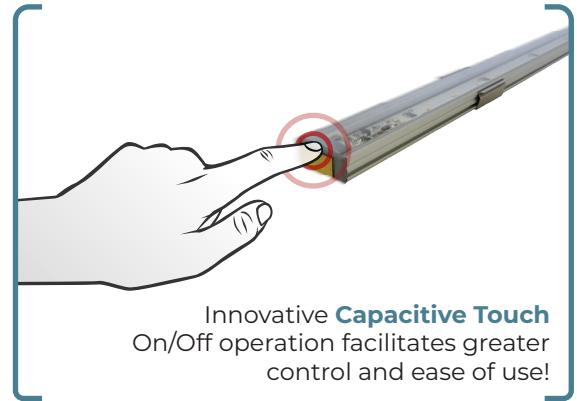

LED Linear Under Cabinet Task Light

Part Number | 690261F16.30.12

Features

- 16" linear light, perfect for under cabinet and task lighting
- Frosted lens creates an even diffused glow
- LED technology offers a long fixture life and greatly reduced power consumption
- Warm white 3000K LED color temperature
- Ultra low profile fixture, less than 1/2" thick!
- Capacitive touch switch technology
- Simple clip mount installation