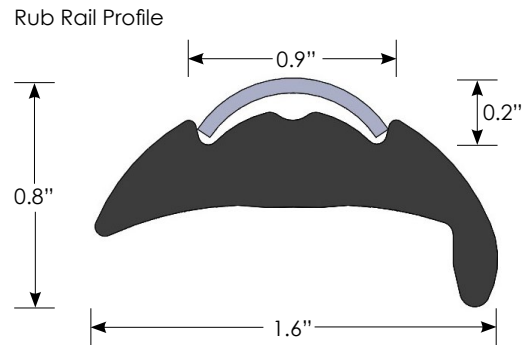

LED Rubrail Light

69726-SS

Features

- Robust high polish 316 stainless steel bezel
- Watertight design
- Mounts directly onto rub rail profile shown below
- No disassembly required for installation

Product Details

| | |
|-------------------|---------------------|
| Bezel Material | 316 Stainless Steel |
| Voltage | 12V DC |
| Wattage | 3.4W |
| Current | 0.3A |
| Lumens | 350LM |
| Cutout Dimensions | 0.75" [Wire Hole] |