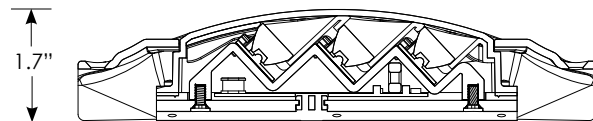

Part Numbers

- 69726-SS Flat Front Single Bow Light
- 69727-L Rub Rail Light, Port Side
- 69727-R Rub Rail Light, Starboard Side

69727-L/69727-R