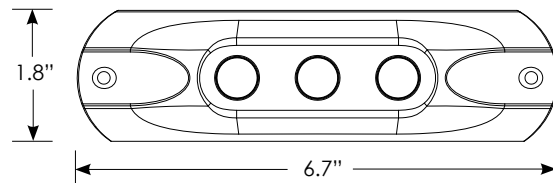

69727-L/69727-R