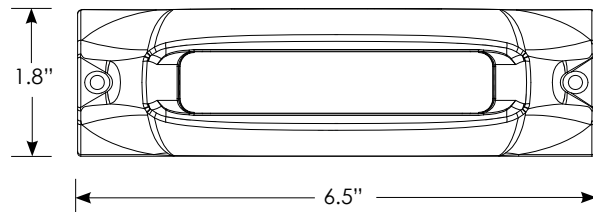

Part Numbers

- 69726-SS Flat Front Single Bow Light
- 69727-L Rub Rail Light, Port Side
- 69727-R Rub Rail Light, Starboard Side

69727-L/69727-R