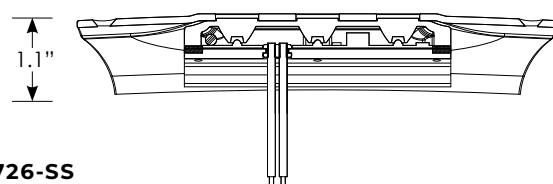

LED Rubrail Light

Features

- Robust high polish 316 stainless steel bezel
- Watertight design
- Mounts directly onto rub rail profile shown below
- No disassembly required for installation

Product Details

Bezel Material	316 Stainless Steel
Voltage	12V DC
Wattage	3.4W
Current	0.3A
Lumens	350LM
Cutout Dimensions	0.75" [Wire Hole]

Part Numbers

- 69726-SS Flat Front Single Bow Light
- 69727-L Rub Rail Light, Port Side
- 69727-R Rub Rail Light, Starboard Side

69726-SS